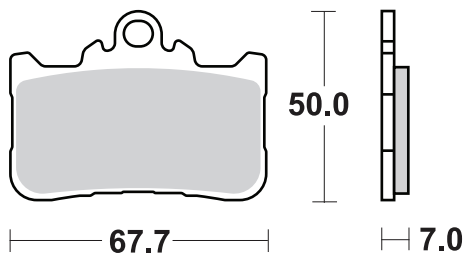

Available compounds

SBS 994 HS